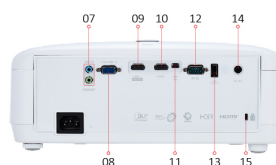

01. Power key & Top IR
02. Keypad
03. LED indicator
04. Front IR
05. Zoom/Focus
06. Projection lens

07. Audio in/out
08. Computer in
09. HDMI 1 (HDCP 2.2)
10. HDMI 2
11. Mini USB for service
12. RS232

13. USB 5V/1.5A out
14. 12V Trigger
15. Kensington lock

SPECIFICATION

Projection system:	0.47" 4K UHD
Native Resolution:	3840x2160
DC type:	DC3
Brightness:	3500 ANSI Lumens
Contrast Ratio with SuperEco mode:	12000:1
Display Color:	1.07 Billion Colors
Light Source:	Lamp
Light source life (Nor/SuperEco):	4000/15000
Lamp Watt:	240W
Lens:	F=1.94-2.06, f=15.57-18.67mm
Projection Offset:	120% +/-6%
Throw Ratio:	1.47-1.76
Image size:	30" - 300"
Throw Distance:	0.97m-11.69m (100"@3.26m)
Keystone:	±40° (Vertical)
Optical Zoom:	1.2x
Audible Noise (Eco):	27dB (Silence mode)
Resolution Support:	VGA (640 x 480) to 4K (3840 x 2160)
HDTV Compatibility:	480i, 480p, 576i, 576p, 720p, 1080i, 1080p, 2160p
Horizontal Frequency:	15K~135KHz
Vertical Scan Rate:	23~120Hz

INPUT

Computer in (share with component):	1
Audio-in (3.5mm):	1
HDMI (HDCP):	2 (HDMI 2.0/HDCP2.2 x1, HDMI1.4/HDCP 1.4 x1)

OUTPUT

Audio out (3.5mm):	1
Speaker:	10W
USB type A (Power):	1 (5V/1.5A)
12V Trigger:	1

CONTROL

RS232:	1
USB type mini B (Services):	1

OTHERS

Power Supply Voltage:	100-240V+/- 10%, 50/60Hz AC
Power Consumption:	Normal: 330W Standby: <0.5W
Operating Temperature:	0~40°C
Carton:	Color
Net Weight:	4.2kg
Dimensions (WxDxH) w/adjustment foot:	332x261x135mm
Language:	English, French, Spanish, Thai, Korean, German, Italian, Russian, Swedish, Dutch, Polish, Czech, T-Chinese, S-Chinese, Japanese, Turkish, Portuguese, Finnish, Indonesian, Arabic, Vietnamese