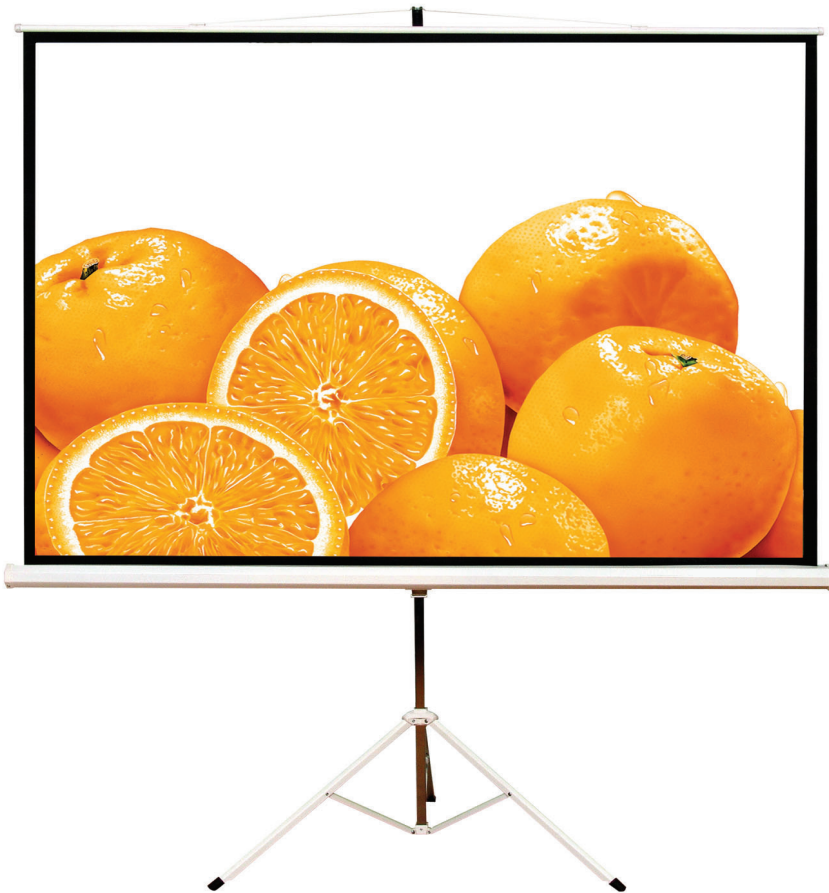

JUST • PROJECTORS

www.projectors.co.uk

Suite 4 Ferndale Court
4 West End Road
Mortimer
Berkshire
RG7 3SY

Screen
abs

TRIPOD

Portable Projection screen.

Superb quality Portable projection screen by ScreenLabs.

Designed exclusively for AVM.

Available in Square (1:1) format. Matt white surface.

Square Format 1:1

(Viewing area)

127cm (W) x 127cm (H) / (50" x 50")

152cm (W) x 152cm (H) / (60" x 60")

178cm (W) x 178cm (H) / (70" x 70")

244cm (W) x 244cm (H) / (96" x 96")

Case Dimensions

Black borders - 4 cm both sides

Case width = viewing width + black borders + 8cm