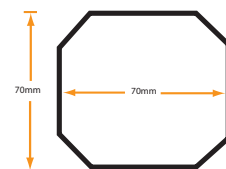

Designed exclusively for AVM.

Available in Square (1:1) format. Matt white surface.

Square Format 1:1

(Viewing area)

127cm (W) x 127cm (H) / (50" x 50")

152cm (W) x 152cm (H) / (60" x 60")

178cm (W) x 178cm (H) / (70" x 70")

244cm (W) x 244cm (H) / (96" x 96")

Case Dimensions

Black borders - 4 cm both sides

Case width = viewing width + black borders + 8cm