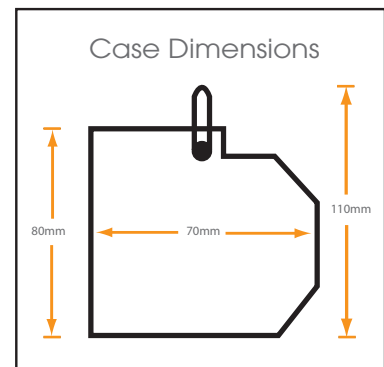

Surface options include matt white, high contrast grey, acoustically transparent and rear projection.

Square Format 1:1

(Viewing area)

127cm (W) x 127cm (H) / (50.00" x 50.00")
 152cm (W) x 152cm (H) / (60.00" x 60.00")
 178cm (W) x 178cm (H) / (70.00" x 70.00")
 213cm (W) x 213cm (H) / (84.00" x 84.00")
 244cm (W) x 244cm (H) / (96.00" x 96.00")

Video Format 4:3

(Viewing area)

6' Diag / 144cm (W) x 108cm (H) / (56.50" x 42.50")
 7' Diag / 169cm (W) x 127cm (H) / (66.50" x 50.00")
 100" Diag / 203cm (W) x 152cm (H) / (80.00" x 60.00")
 10' Diag / ~~234cm (W) x 175cm (H)~~ / (92.00" x 69.00")

Widescreen Format 16:9

(Viewing area)

69" Diag / 152cm (W) x 86cm (H) / (60.00" x 33.75")
 83" Diag / 184cm (W) x 104cm (H) / (72.00" x 40.50")
 92" Diag / 203cm (W) x 114cm (H) / (80.00" x 45.00")
 106" Diag / 234cm (W) x 132cm (H) / (92.00" x 52.00")