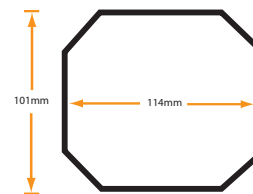

projection
Screen
abs
screens at **AVM**

Screenlabs / Easy Riser

Ultra portable pull up manual projection screen.

Exclusive to **AVM**. Designed by **ScreenLabs**.

- Available in Video (4:3) format.
- Matt white viewing surface.
- Gas struts allow screen to be set at any height.
- 1.5" side borders. 2" at top
- 42" maximum black leader below viewing surface
- Compact lightweight design
- Usable in seconds. Just open case and pull up screen.
- Self contained unit. Handled carry case

Case Dimensions

Black borders - 4 cm both sides

Case width = viewing width + black borders + 5cm

Video Format 4:3

(viewing area)

60" Diag / 122cm (W) x 91cm (H) / (48.00" x 36")
70" Diag / 163cm (W) x 122cm (H) / (64.00" x 48")
100" Diag / 207cm (W) x 157cm (H) / (80.00" x 60.00")