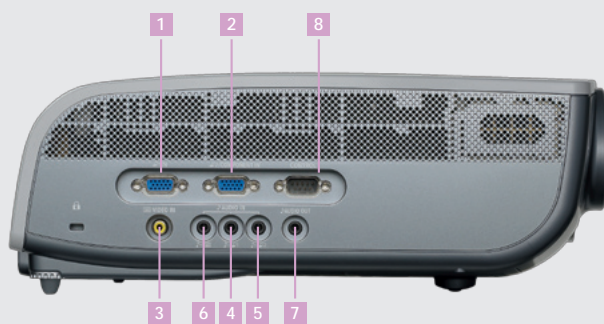

PORTS AND CONNECTORS	
Analogue RGB Input 1	Mini-D-Sub 15-pin
Analogue RGB Input 2	Mini-D-Sub 15-pin (Component via supplied adaptor cable)
Analogue RGB Output	-
S-Video Input	-
Composite Video Input	RCA x 1
Audio Input 1, Input 2, Input 3	3.5mm stereo mini-jack x 3
Audio Output	3.5mm stereo mini-jack x 1 (variable level)
Service Port / Projector Control	Mini D-Sub 9-pin
MECHANISMS	
Front Elevation Mechanism	One-Touch mechanical foot, 10° maximum image elevation
Rear Adjustment Mechanism	Two rotary feet for fine adjustment
RATINGS	
Dimensions (W x H x D)	332mm x 121mm x 340mm
Weight	5.0kg
Power Source	100V - 240V AC, 50/60Hz
Power Consumption	Normal Mode: 320W Quiet Mode: 260W Standby: 8W
Noise Level	Normal Mode: 35dBA Quiet Mode: 31dBA
Operating Environment	+5°C to +35°C
Storage Environment	-30°C to +60°C
Warranty	3 years
All data is based on Canon's standard testing methods. This Leaflet and the specifications of the product have been developed prior to the date of product launch. Specifications are subject to change without notice. ™ and ®: All company and/or product names are trademarks and/or registered trademarks of their respective manufacturers in their markets and/or countries	

Connectivity

1. 1 Mini D-sub 15-pin: Analogue RGB Input 1 (Component via optional adaptor cable)
2. 2 Mini D-sub 15-pin: Analogue RGB Input 2
3. 3 RCA x 1: Composite Video Input
4. 4 3.5mm mini-jack: Stereo Audio Input 1
5. 5 3.5mm mini-jack: Stereo Audio Input 2
6. 6 3.5mm mini-jack: Stereo Audio Input 3
7. 7 3.5mm mini-jack: Stereo Audio Output (Variable level)
8. 8 Mini D-sub 9-pin: Control Port (RS-232C)

you can
Canon

Canon Inc.
www.canon.com

Canon Europa N.V.
www.canon-europe.com

English Edition
© Canon Europa N.V., 2008