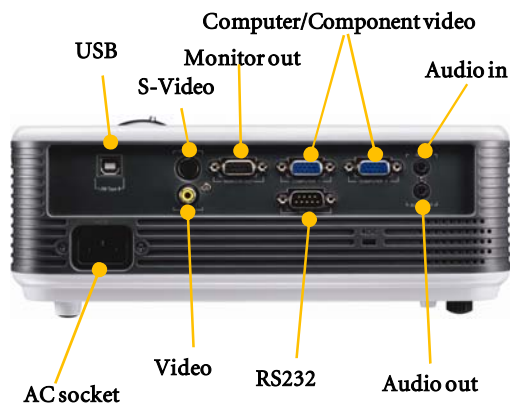

Projection System	DLP® technology by Texas Instruments®		
Native Resolution	SVGA (800 x 600)		
Brightness	2700 ANSI lumens		
Contrast Ratio	2600:1 (Full on/Full off)		
Keystone	Manual Vertical ±40°		
Aspect Ratio	4:3 Native, 16:9 Selectable		
Color	Full 16.7 million color palette		
Lens	F= 2.51 to 2.69, f= 21.95 ~ 24.18 mm		
Zoom Ratio	Manual Zoom, 1.10:1		
Image Size (Diagonal)	23" to 300"		
Throw Ratio	1.97-2.17 (50"@ 2m)		
Lamp	185W, 3000/4000 hours (Normal/Economic mode)		
Computer Compatibility	VGA(640 x 480) to UXGA(1600 x 1200)		
HDTV Compatibility	480i, 480p, 576i, 576p, 720p, 1080i, 1080p		
Video Compatibility	NTSC, PAL, SECAM		
Horizontal Frequency	31-90 kHz		
Vertical Scan Rate	50-85 Hz		
Input Terminals	PC	Analog RGB: D-sub 15 pin x 2	
	A/V	Component Video: D-sub 15 pin x 2 (Shared with Analog RGB connector)	
		S-Video: Mini Din 4 pin x 1	
		Composite Video: RCA x 1	
Audio	Stereo Mini Jack x 1		
Output Terminals	PC	D-sub 15 pin x 1	
	Audio	Variable Audio Out : Stereo Mini Jack x 1 Speaker: 2W x 1	
Control Terminal	Serial Connector : RS232 9 pin x 1		
	USB Connector : USB Type B x 1		
Dimensions(W x H x D)	10.4 x 3.9 x 8.3 inch (264 x 99 x 212 mm)		
Weight	5.7 lbs (2.6 kg)		
Power Supply	100 to 240 VAC, 50/60 Hz		
Power Consumption	230W, Standby < 1W		
Audible Noise	31/29 dB (Normal/Economic mode)		
On-Screen Display Languages	Bulgarian/ Croatian/ Czech/ Danish/ Dutch/ English/ Finnish/ French/ German/ Hungarian/ Italian/ Japanese/ Korean/ Norwegian/ Polish/ Portuguese/ Romanian/ Russian/ Simplified Chinese/Spanish/ Swedish/ Turkish/ Thai/ Traditional Chinese (24 Languages)		
Picture Modes	Dynamic Mode	Presentation Mode	
	sRGB Mode	Cinema Mode	
	User 1 Mode	User 2 Mode	
	BrilliantColor™		
Functions	Closed Captioning	Quick Auto Search	
	3D Color Management	Wall Color Correction	
	Resolution Reminder	Blank	
	Digital Zoom (x2)	Auto Off	
	Freeze	Security Password	
	HDTV compatible	"Q?" Hot Key for FAQ	
	High altitude mode	Auto Adjustment Hot Key	
	Quick Start Guide	Direct Power On	
	Accessories (Standard)	Quick Start Guide	VGA(D-sub) cable
	Accessories (Optional)	Manual CD	Power cord
Remote control w/battery			
Presentation Plus		Spare Lamp Kit	
	RS232 Cable	Soft Carry Case	