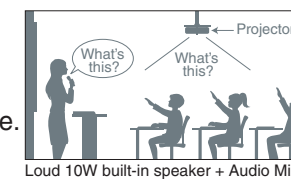

Microphone capability with mixing input audio source

Using the "Audio Mix*7" feature and wireless microphone available on the market, the presenter's voice is reproduced loud and clear in real-time.