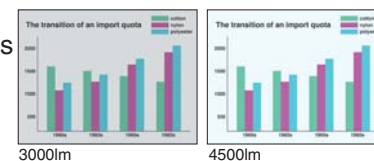

Clear, Vivid Images

High brightness 4500lm*4 and high contrast 2000:1

A high brightness and a high contrast level for presentations in large meeting rooms and conference halls.