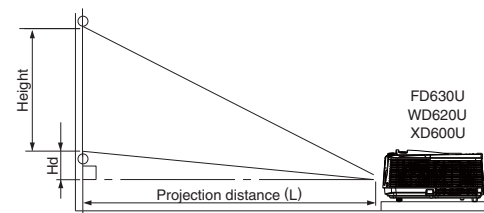

Side view

The above numbers are approximate, and may be slightly different from the actual measurements.

Screen size chart (FD630U)

Diagonal size		Screen (16 : 9)				Distance from screen (L)				Height projected image (Hd)	
inch	cm	Width (W)	Height (H)	Shortest (Wide)	Longest (Tele)	Shortest (Wide)	Longest (Tele)	Shortest (Wide)	Longest (Tele)	inch	cm
40	102	35	89	20	50	47	1.2	71	1.8	6.6	17
60	152	52	133	29	75	71	1.8	107	2.7	9.9	25
80	203	70	177	39	100	96	2.4	144	3.6	13.2	34
100	254	87	221	49	125	120	3.1	180	4.6	16.5	42
150	381	131	332	74	187	182	4.6	271	6.9	24.7	63
200	508	174	443	98	249	243	6.2	362	9.2	33.0	84
250	635	218	553	123	311	304	7.7	453	11.5	41.2	105
300	762	261	664	147	374	365	9.3	-	-	49.5	126

Screen size chart (WD620U)

Diagonal size		Screen (16 : 10)				Distance from screen (L)				Height projected image (Hd)	
inch	cm	Width (W)	Height (H)	Shortest (Wide)	Longest (Tele)	Shortest (Wide)	Longest (Tele)	Shortest (Wide)	Longest (Tele)	inch	cm
40	102	34	86	21	54	48	1.2	72	1.8	6.2	16
60	152	51	129	32	61	73	1.9	110	2.8	9.2	23
80	203	68	172	42	108	98	2.5	147	3.7	12.3	31
100	254	85	215	53	135	123	3.1	184	4.7	15.4	39
150	381	127	323	79	202	186	4.7	277	7.0	23.1	59
200	508	170	431	106	269	248	6.3	370	9.4	30.8	78
250	635	212	538	132	337	311	7.9	463	11.8	38.5	98
300	762	254	646	159	404	373	9.5	-	-	46.2	117