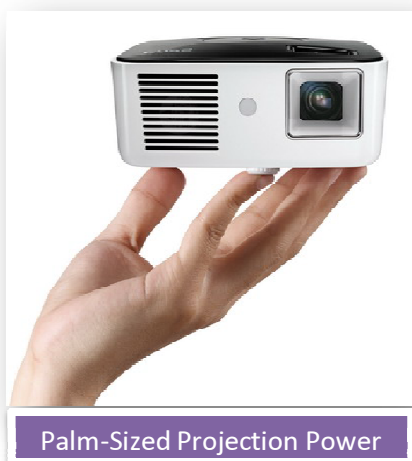

BenQ Digital Projector

Joybee Mini Projector GP1

USB Reader	>120% NTSC	100 ANSI Lumens	20,000 Lamp Hours	1.4lbs
------------	------------	-----------------	-------------------	--------

HIGHLIGHTS

- 100 ANSI Lumens
- USB card reader (Photo, Music, Movie, eBook)
- Optional Universal iPod/iPhone Dock
- Color Gamut >120% NTSC
- 20,000 Hours Lamp Life
- Touch Keypad
- Built-in 2W Speaker
- Tripod Ready